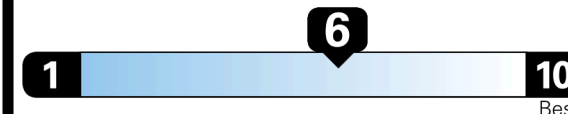

3.4 gallons per 100 miles

Large Cars range from 14 to 146 MPG. The best vehicle rates 146 MPGe.

You save

\$0

in fuel costs over 5 years compared to the average new vehicle.

Annual fuel cost **\$1,700**

Fuel Economy & Greenhouse Gas Rating (tailpipe only)