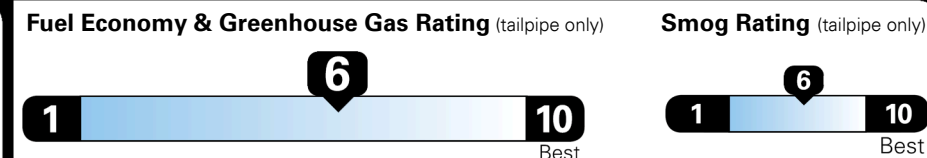

EPA DOT Fuel Economy and Environment

Gasoline Vehicle

Fuel Economy

29 MPG
combined city/hwy

29 city
30 highway

3.4 gallons per 100 miles

Standard SUVs range from 12 to 115 MPG. The best vehicle rates 146 MPGe.

You save $0
in fuel costs over 5 years compared to the average new vehicle.

Annual fuel cost
$1,700